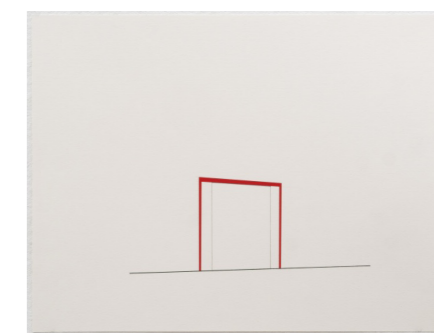

Untitled (Playgrounds), 2020

Gouache and graphite on paper
14.57h x 18.90w in