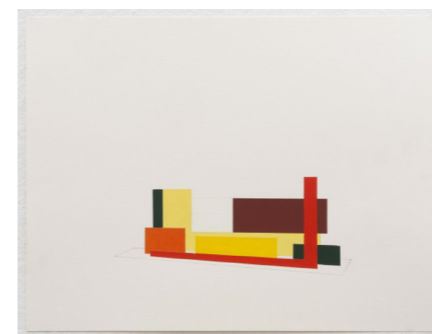

Untitled (Playgrounds), 2020

Gouache and graphite on paper
14.57h x 18.90w in