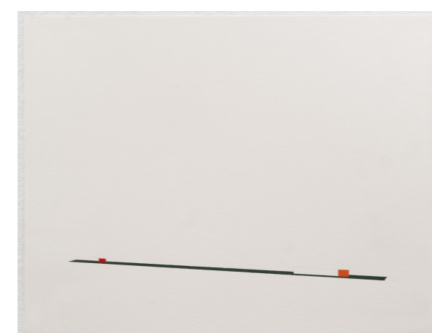

Gouache and graphite on paper
 14.57h x 18.90w in

Untitled (Playgrounds), 2020

Gouache and graphite on paper
 14.57h x 18.90w in

Untitled (Playgrounds), 2020

Gouache and graphite on paper
 14.57h x 18.90w in