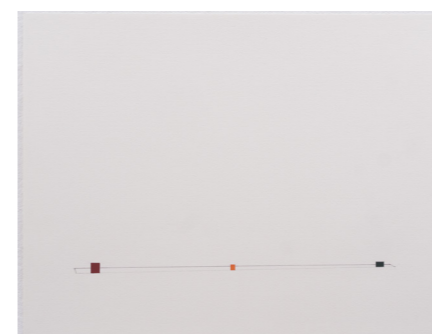

Untitled (Playgrounds), 2020

Gouache and graphite on paper
14.57h x 18.90w in