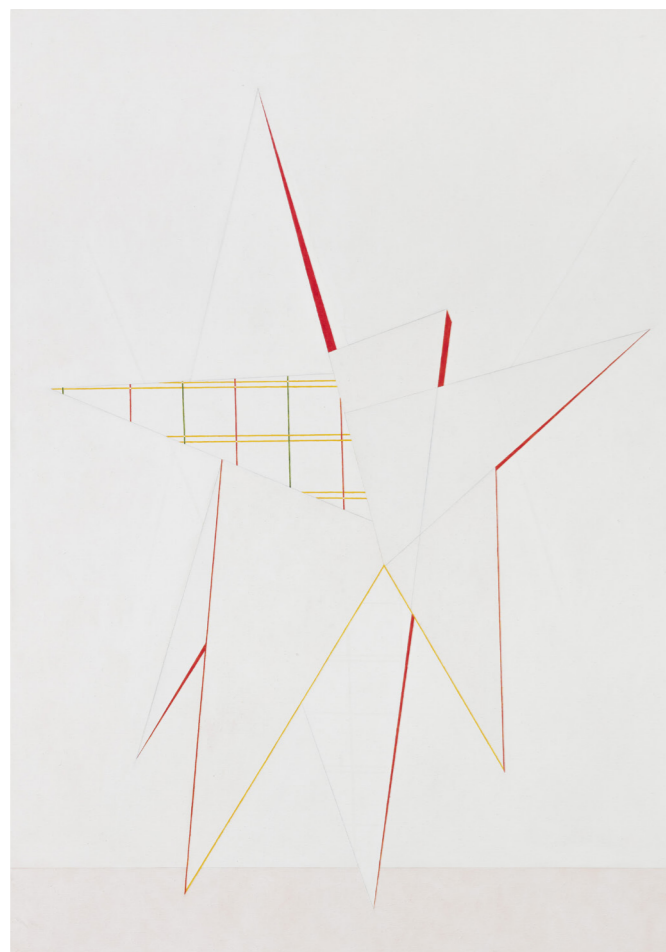

ACAPELLA

MANUEL CALDEIRA

Exhibition: 17th February to 1st April, 2023

The Rui Freire - Fine Art gallery is pleased to announce the opening of the exhibition **ACAPELLA** by artist **Manuel Caldeira**. This is the artist's second individual presentation at the gallery.

The group of works chosen for the exhibition are realized in painting, drawing and sculpture and come in the sequence of the artist's last exhibition that we presented in 2020.

This group of works contrasts with the previous ones not only by the deliberate choice to limit the use of color, but also by the integration of sculpture, a practice that the artist has been developing in recent years and that we had the opportunity to see in the beautiful 2015 EDP prize exhibition, for example. The title chosen by **Manuel Caldeira** for this exhibition - **Acapella** - designates vocal music without instrumental accompaniment, in an allusion to the artist's subtle use of color.

We have also included a set of drawings that formally fall between the works in painting and sculpture.

The exhibition can be visited from Tuesday to Friday between 11am-1pm and 2pm-7pm. On Saturday the hours are from 2 pm to 7 pm.

For more information about the artist and the exhibition please contact us by email:
info@rui-freire.com

www.rui-freire.com