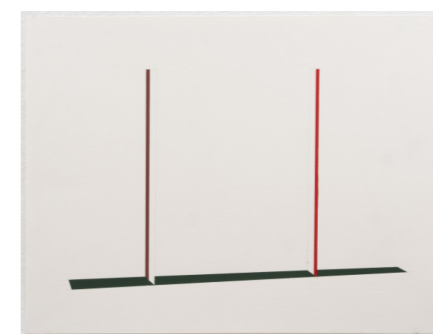

Untitled (Playgrounds), 2020

Gouache and graphite on paper
 14.57h x 18.90w in

Untitled (Playgrounds), 2020

Gouache and graphite on paper
 14.57h x 18.90w in

Untitled (Playgrounds), 2020

Gouache and graphite on paper
 14.57h x 18.90w in