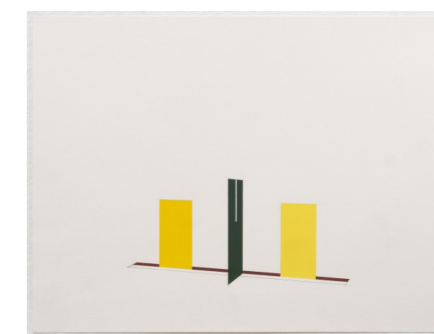

Untitled (Playgrounds), 2020

Gouache and graphite on paper
14.57h x 18.90w in